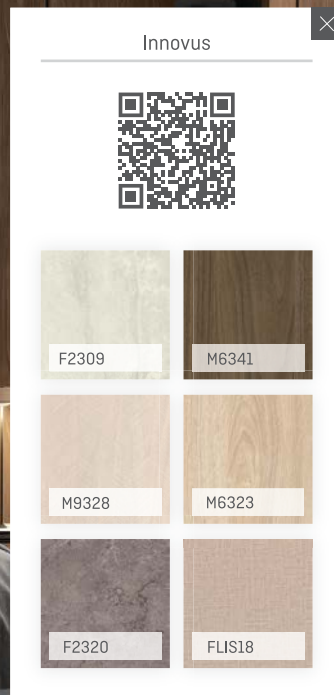

HAVE YOU TRIED OUR DESIGN STUDIO?

Visit our website and find out which Innovus® solution best suits your project by using our Design Studio. This free tool gives you a detailed preview of the results of the application of our products.

HABEN SIE UNSER DESIGN STUDIO SCHON AUSPROBIERT?

Besuchen Sie unsere Website und finden Sie mit Hilfe unseres Design Studios heraus, welche Innovus® Lösung am besten zu Ihrem Projekt passt. Mit diesem kostenlosen Tool erhalten Sie eine detaillierte Vorschau der Anwendung unserer Produkte.

¿YA HA PROBADO NUESTRO DESIGN STUDIO?

Visite nuestro sitio web y utilice nuestro Design Studio para descubrir cuál es la solución Innovus® que mejor se adapta a su proyecto. Esta herramienta gratuita le ofrecerá una vista previa detallada del resultado de aplicar nuestros productos.

JÁ EXPERIMENTOU O NOSSO DESIGN STUDIO?

Visite o nosso website e utilize o nosso Design Studio para descobrir a solução Innovus® mais adequada ao seu projeto. Esta ferramenta gratuita permite-lhe pré-visualizar com detalhe os resultados da aplicação dos nossos produtos.

Find the perfect match.
All decors are available
in decorative panels
and laminates.